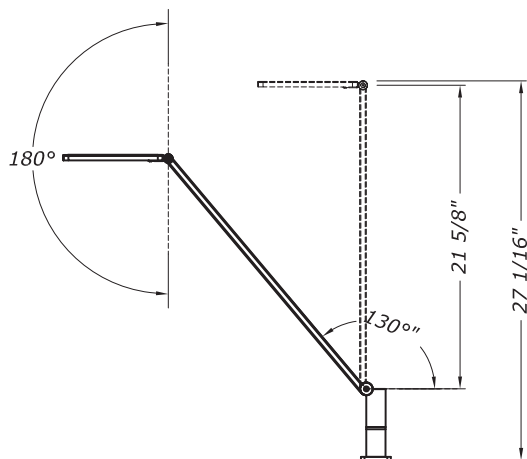

FEATURES

- Color temperature standard 4K white. Also available in warm 3K
- Adjustable dimming with presets
- Thin aluminum lamp rotates 270°
- Standard Edison or International Plugs available
- Cord length approx. 79" [2M]
- Trac or pole mount standard, clamp mount sold separately

UL and ENEC certified
5 year warranty

* Pin adapter kit available for mounting to TSS pole

DIMENSIONS

SECTION

ELEVATION

PLAN