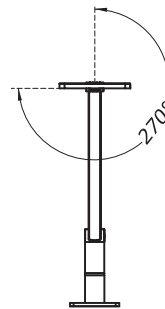

FEATURES

- Color temperature standard 4K white. Also available in warm 3K
- Adjustable dimming with presets
- Thin aluminum lamp rotates 270°
- Standard Edison or International Plugs available
- Cord length approx. 79" [2M]
- Trac or pole mount standard, clamp mount sold separately

UL and ENEC certified
5 year warranty

* Pin adapter kit available for mounting to TSS pole

DIMENSIONS

SECTION

ELEVATION

PLAN