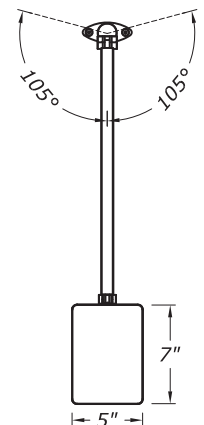

FEATURES

- Color temperature standard 4K white. Also available in warm 3K
- Adjustable dimming with presets
- Thin aluminum lamp rotates 270°
- Standard Edison or International Plugs available
- Cord length approx. 79" [2M]
- Trac or pole mount standard, clamp mount sold separately

UL and ENEC certified
5 year warranty

* Pin adapter kit available for mounting to TSS pole

DIMENSIONS

SECTION

ELEVATION

PLAN