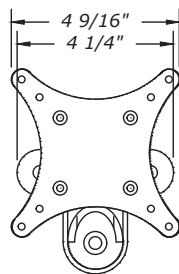

# TW-FS Fixed Stem Monitor Mount

Fixed stem allows for exact placement of displays on TracWall or Monitor Frame

The arm can fit into less than 4.25" of space

Display can tilt up and down 30° and turn left and right 30° for optimal viewing

## FEATURES

Accommodates 17 - 24" screens

Arm holds up to 35 lbs.

Rotates fully at joint

Adjustable tension at joint

VESA plate with 75 & 100mm hole patterns included

## DIMENSIONS

PLAN VIEW

ELEVATION

SECTION