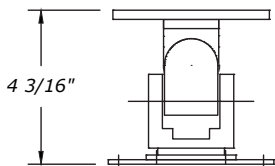

# TW-FS Fixed Stem Monitor Mount

Fixed stem allows for exact placement of displays on TracWall or Monitor Frame

The arm can fit into less than 4.25" of space

Display can tilt up and down 30° and turn left and right 30° for optimal viewing

## FEATURES

Accommodates 17 - 24" screens

Arm holds up to 35 lbs.

Rotates fully at joint

Adjustable tension at joint

VESA plate with 75 & 100mm hole patterns included

## DIMENSIONS

PLAN VIEW

ELEVATION

SECTION