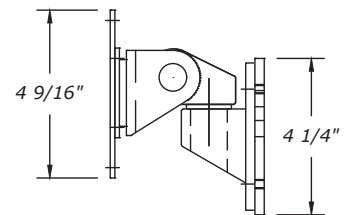

# TW-FS Fixed Stem Monitor Mount

Fixed stem allows for exact placement of displays on TracWall or Monitor Frame

The arm can fit into less than 4.25" of space

Display can tilt up and down 30° and turn left and right 30° for optimal viewing

## FEATURES

Accommodates 17 - 24" screens

Arm holds up to 35 lbs.

Rotates fully at joint

Adjustable tension at joint

VESA plate with 75 & 100mm hole patterns included

## DIMENSIONS

PLAN VIEW

ELEVATION

SECTION