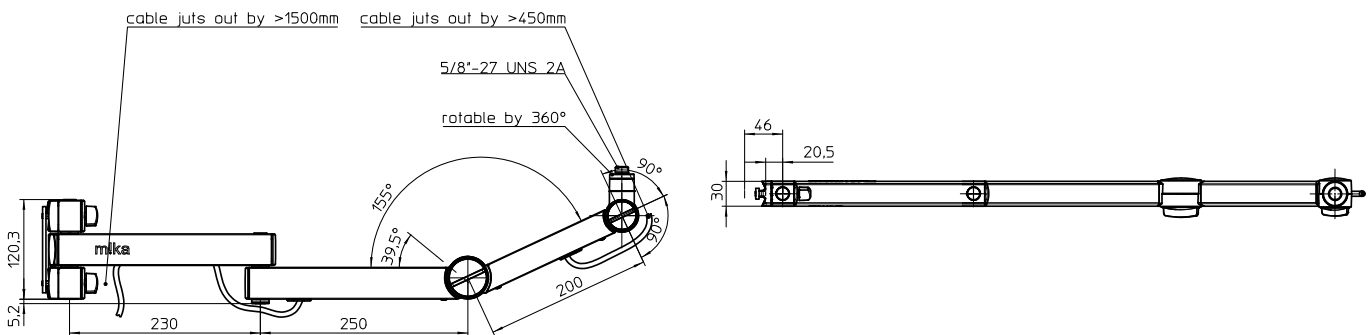

Product Description

With superior aluminum construction Yellowtec's mic arms are the best in the industry.

Available in one size and two colors

Sturdy aluminum tube construction

Supports microphones weighing up to 2kg (4.5lbs)

Wiring concealed by tubes and joints

Pole Mounted option available

Optional dual color "On-Air" indicator light available

Optional pole mount with base, which can attach to the microphone arm to interface with TBC's Trac System, sold separately.