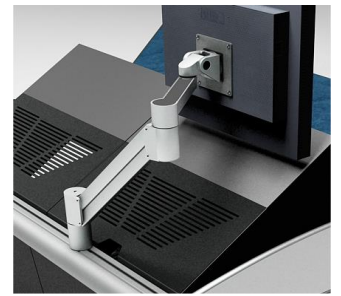

FP-7500 Floating Long Throw Display Arm

Position your monitor exactly where you want it; with fingertip control of both vertical and horizontal movement. The integral gas assist arm renders the monitor weightless.

The arm can fold to fit in about 4.5" of space and extend out to 27".

Unique cable management routes cables inside the arm for a clean installation.

Features:

- Weight range 8 - 27 lbs. * (17" to 24" lcds)
- Arm rotates 360° at 3 joints.
- Monitor tilt mechanism can tilt over 200°.
- Adjustable tension at all joints - ideal for touch screen applications.
- VESA-monitor compatible – 75mm & 100mm VESA adapters included.

*For monitors weighing up to 44 lbs., ask about our heavy duty version of this arm

Silver
standard color

Flat White

Black