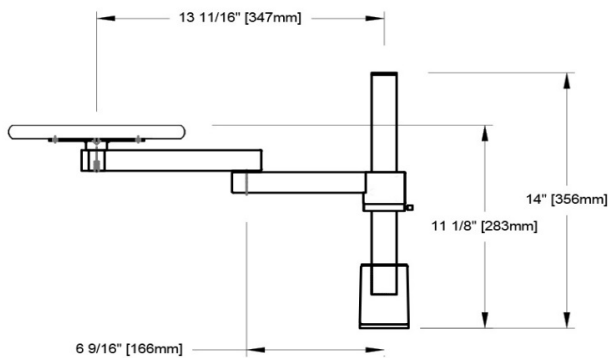

The arm can fold to fit in about 2" of space and extend out over 13".

Cables can be tucked under the forearm and main arm to keep the desktop free of cables.

Features:

Low profile arm accommodates up to 20 lbs.

Arm rotates 360° at 3 joints.

Adjustable tension at all joints.

Standard with 14" pole, 28" and 36" also available.

Platform of customizable based on speaker size

Typical Applications:

SmartTrac: Trac or desktop mountable

IntelliTrac: Front or rear trac mounted

Note: SM-C can also be through mounted on any desktop up to 2" thick

SIDE VIEW

PLAN VIEW - EXTENDED

PLAN VIEW - FOLDED