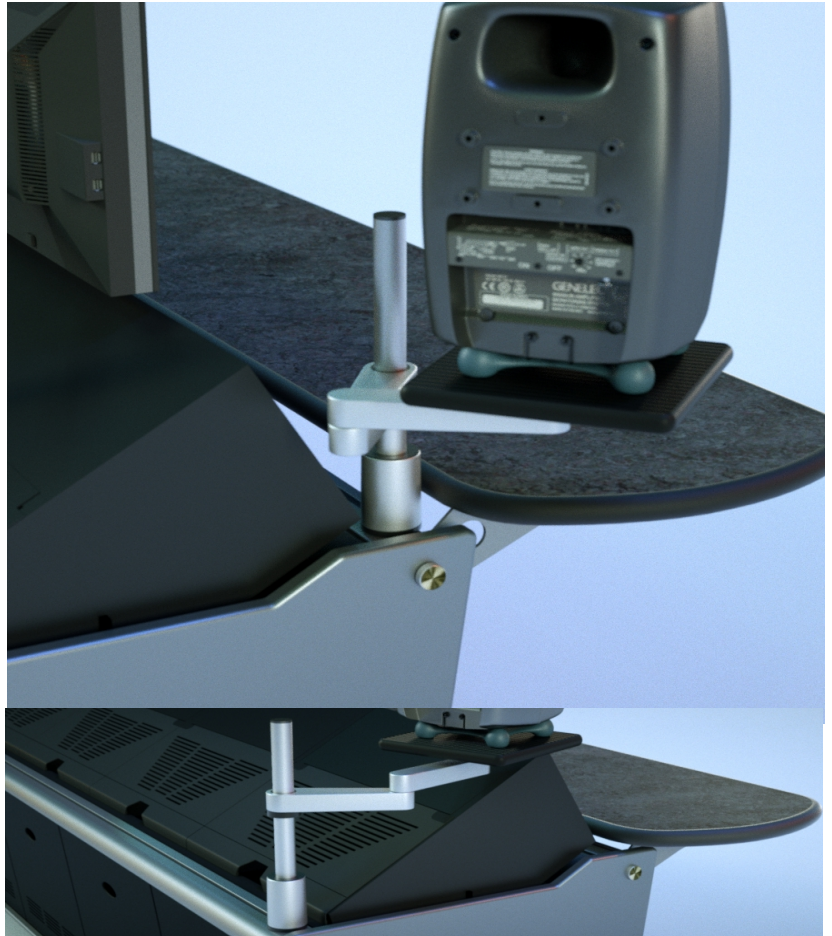

SM-C Mounted Speaker Arm

note: The SM-C is also available in a direct-mount version for Genelec speakers and other products with a VESA mounting interface

Product Description:

The SM-C is an adjustable desktop or Trac mountable speaker arm with a 360° rotatable platform base.

The arm can fold to fit in about 2" of space and extend out over 13".

Cables can be tucked under the forearm and main arm to keep the desktop free of cables.

Features:

Low profile arm accommodates up to 20 lbs.

Arm rotates 360° at 3 joints.

Adjustable tension at all joints.

Standard with 14" pole, 28" and 36" also available.

Platform of customizable based on speaker size

Typical Applications:

SmartTrac: Trac or desktop mountable

IntelliTrac: Front or rear trac mounted

Note: SM-C can also be through mounted on any desktop up to 2" thick

SIDE VIEW

PLAN VIEW - EXTENDED

PLAN VIEW - FOLDED