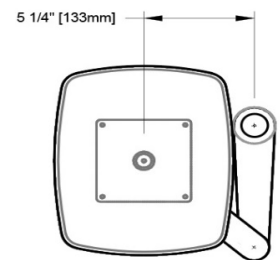

The arm can fold to fit in about 2" of space and extend out over 13".

Cables can be tucked under the forearm and main arm to keep the desktop free of cables.

Features:

Low profile arm accommodates up to 20 lbs.

Arm rotates 360° at 3 joints.

Adjustable tension at all joints.

Standard with 14" pole, 28" and 36" also available.

Platform of customizable based on speaker size

Typical Applications:

SmartTrac: Trac or desktop mountable

IntelliTrac: Front or rear trac mounted

Note: SM-C can also be through mounted on any desktop up to 2" thick

SIDE VIEW

PLAN VIEW - EXTENDED

PLAN VIEW - FOLDED