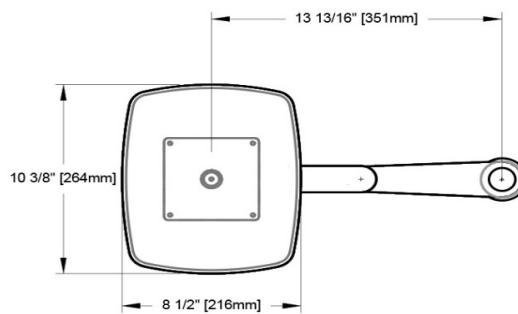

The arm can fold to fit in about 2" of space and extend out over 13".

Cables can be tucked under the forearm and main arm to keep the desktop free of cables.

Features:

Low profile arm accommodates up to 20 lbs.

Arm rotates 360° at 3 joints.

Adjustable tension at all joints.

Standard with 14" pole, 28" and 36" also available.

Platform of customizable based on speaker size

Typical Applications:

SmartTrac: Trac or desktop mountable

IntelliTrac: Front or rear trac mounted

Note: SM-C can also be through mounted on any desktop up to 2" thick

SIDE VIEW

PLAN VIEW - EXTENDED

PLAN VIEW - FOLDED