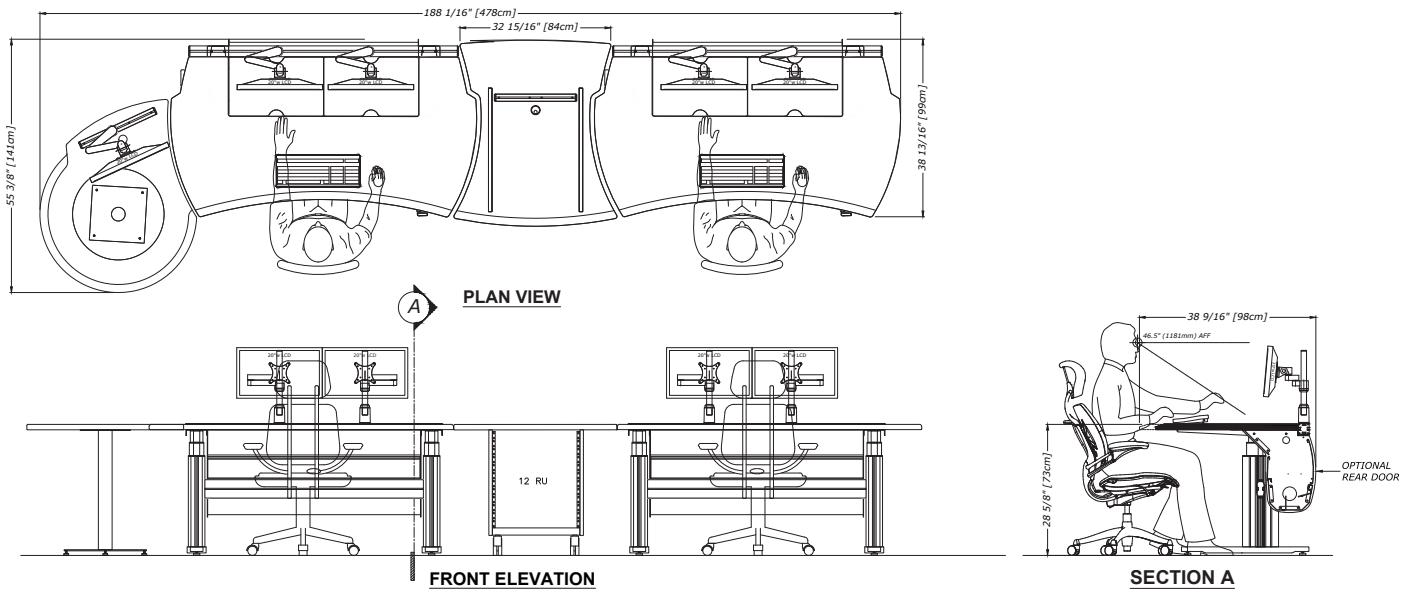

## PRODUCT DESCRIPTION:

Shark Grey 3DL standard finish with ergonomic chamfered front edge

Stable leg design with levelers: Anodized aluminum leg and steel foot with silver finish

The console can be finished with straight or flared ends, with or without rack modules between 2 and 8 RU which are sold separately

## FEATURES:

- Sit/Stand or fixed height
- Multiple surface and edge finish options available
- Swing out front door access and optional rear door
- Full length rear trac for articulating monitor or speaker arms and other accessories
- Large cable core enclosure with vertical divider for power/data and cable management
- Optional mounted power strip and internal device shelf available to organize your equipment

Note: The above configuration is just a one sample setup, various pieces are interchangeable and available in different sizes