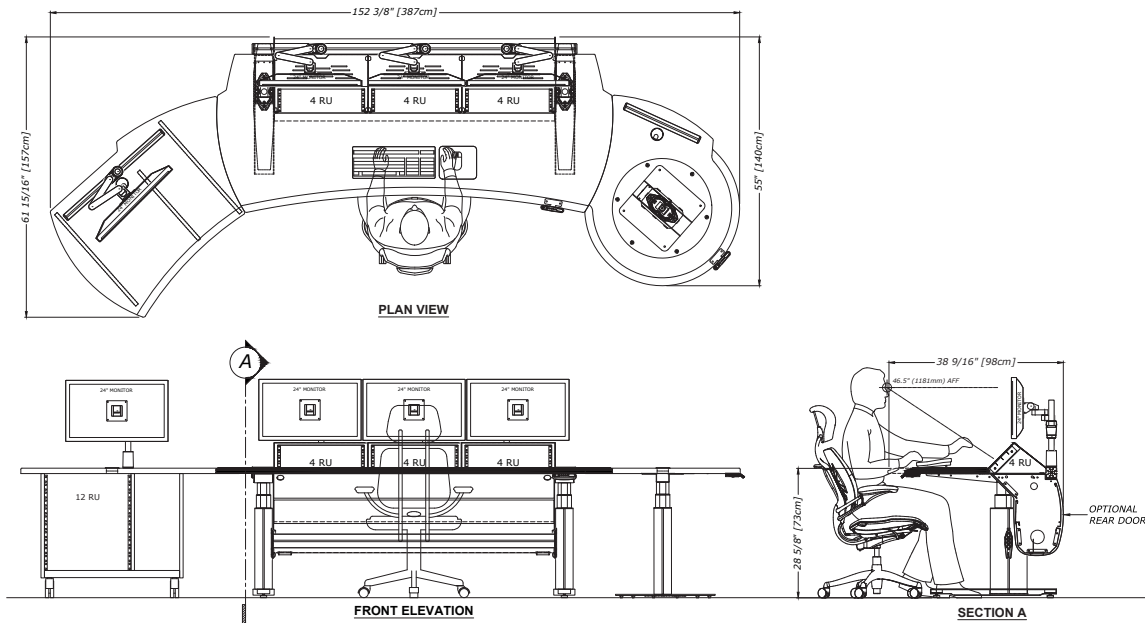

ST-SUITE – TYPE B

PRODUCT DESCRIPTION:

Shark Grey 3DL standard finish with ergonomic chamfered front edge

Stable leg design with levelers: Anodized aluminum leg and steel foot with silver finish

The console can be finished with straight or flared ends, with or without rack modules between 2 and 8 RU which are sold separately

FEATURES:

- Sit/Stand or fixed height
- Multiple surface and edge finish options available
- Swing out front door access and optional rear door
- Full length rear trac for articulating monitor or speaker arms and other accessories
- Large cable core enclosure with vertical divider for power/data and cable management
- Optional mounted power strip and internal device shelf available to organize your equipment

Note: The above configuration is just a one sample setup, various pieces are interchangeable and available in different sizes