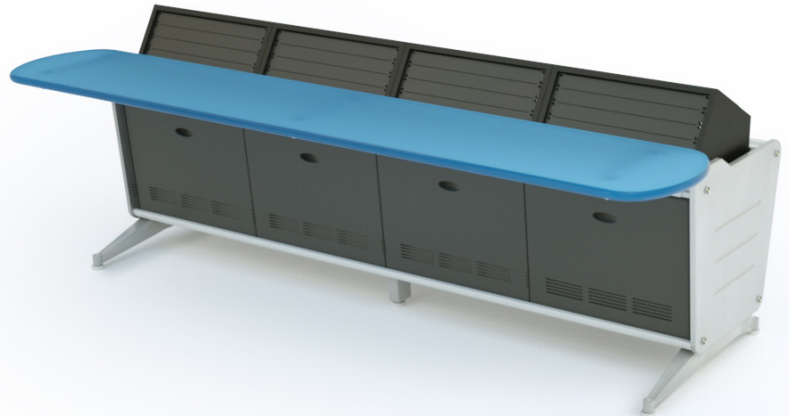

## PRODUCT DESCRIPTION:

Laminate/Linoleum standard finish but also available in solid surface

Front and rear device “Tracs” for mounting monitors or other accessories

Open or closed 19 inch [48.26 cm] “bay” modules and angled transitions with ability to configure into to any size space.

## FEATURES:

Available in three different depths and two different configurations if additional equipment storage is required

Rack bay turrets can be easily upgraded and repositioned

Wire mesh cable tray and optional additional trays for organizing cables