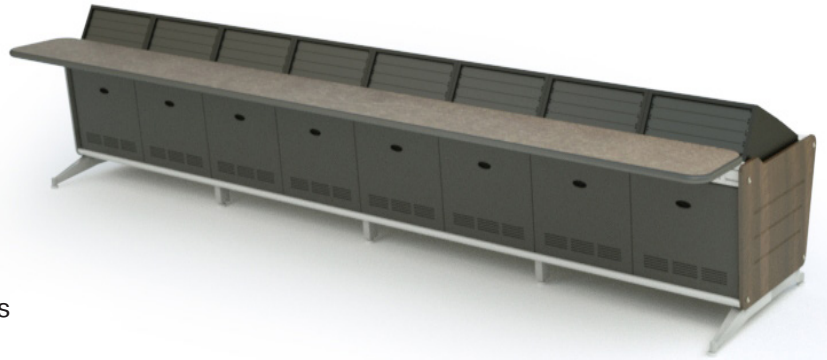

**PRODUCT DESCRIPTION:**

- Easily mounted and positioned
- Supports a single CPU up to 44.4 lbs (20.1kg)
- Keeps CPU and cables off the floor and out of the way
- Specifically engineered to work with all SmarTrac consoles
- Finish: Silver powdercoat

**FEATURES:**

- Easily mounted and positioned
- Supports a single CPU up to 44.4 lbs (20.1kg)
- Keeps CPU and cables off the floor and out of the way

PLAN VIEW

SECTION

ELEVATION

Note: If your device is under 6.5" then the extension plate can be easily removed for a snug fit.