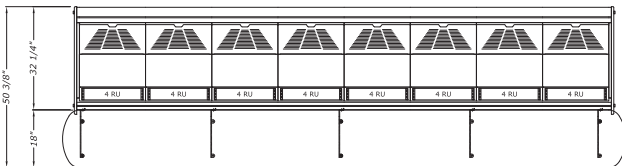

**PRODUCT DESCRIPTION:**

- Easily mounted and positioned
- Supports a single CPU up to 44.4 lbs (20.1kg)
- Keeps CPU and cables off the floor and out of the way
- Specifically engineered to work with all SmarTrac consoles
- Finish: Silver powdercoat

**FEATURES:**

- Easily mounted and positioned
- Supports a single CPU up to 44.4 lbs (20.1kg)
- Keeps CPU and cables off the floor and out of the way

PLAN VIEW

SECTION

ELEVATION

Note: If your device is under 6.5" then the extension plate can be easily removed for a snug fit.