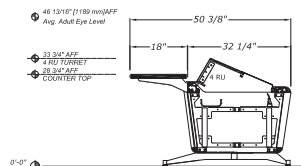

**PRODUCT DESCRIPTION:**

- Easily mounted and positioned
- Supports a single CPU up to 44.4 lbs (20.1kg)
- Keeps CPU and cables off the floor and out of the way
- Specifically engineered to work with all SmarTrac consoles
- Finish: Silver powdercoat

**FEATURES:**

- Easily mounted and positioned
- Supports a single CPU up to 44.4 lbs (20.1kg)
- Keeps CPU and cables off the floor and out of the way

PLAN VIEW

SECTION

ELEVATION

Note: If your device is under 6.5" then the extension plate can be easily removed for a snug fit.