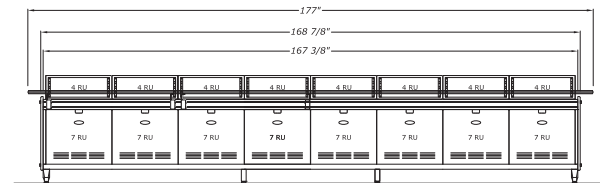

**PRODUCT DESCRIPTION:**

- Easily mounted and positioned
- Supports a single CPU up to 44.4 lbs (20.1kg)
- Keeps CPU and cables off the floor and out of the way
- Specifically engineered to work with all SmarTrac consoles
- Finish: Silver powdercoat

**FEATURES:**

- Easily mounted and positioned
- Supports a single CPU up to 44.4 lbs (20.1kg)
- Keeps CPU and cables off the floor and out of the way

PLAN VIEW

SECTION

ELEVATION

Note: If your device is under 6.5" then the extension plate can be easily removed for a snug fit.